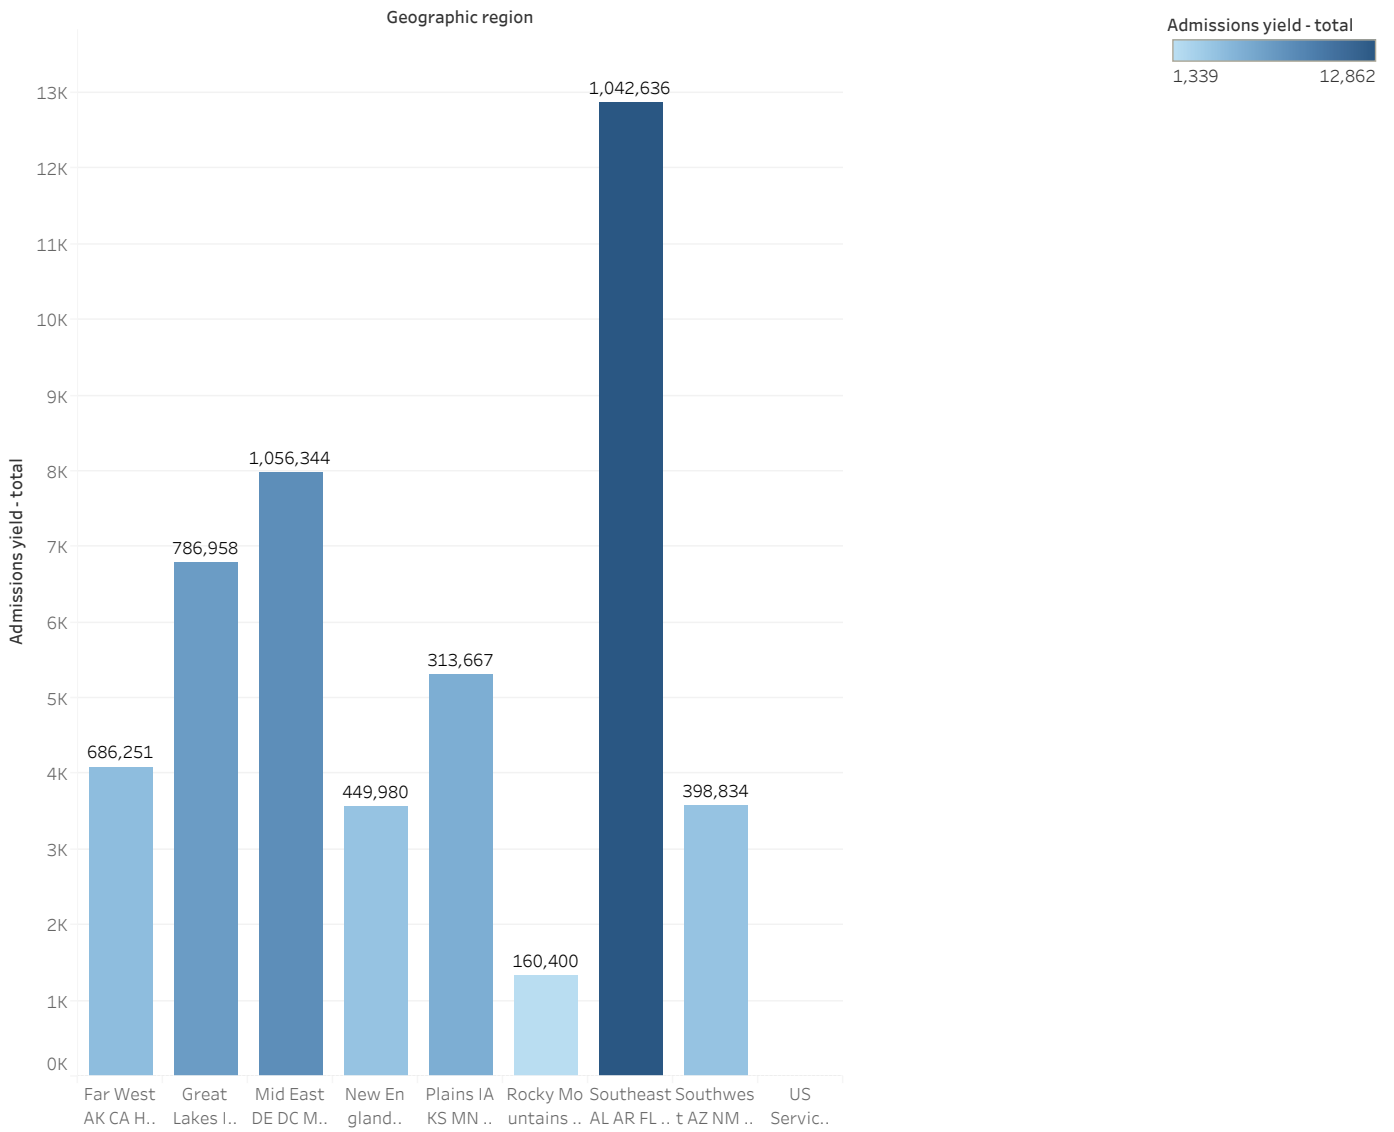

IPEDS Story

Geographical with Admission yield	Zip code with Enrolled Total	States With Total Admissions	ID number with Enrollement	Highest Degree with Certificates	Tuition and Fees for Asia and america indian and Alaska nat..
-----------------------------------	------------------------------	------------------------------	----------------------------	----------------------------------	---

ZIP code

IPEDS Story

Geographical with Admission yield	Zip code with Enrolled Total	States With Total Admissions	ID number with Enrollement	Highest Degree with Certificates	Tuition and Fees for Asia and america indian and Alaska nat..
-----------------------------------	------------------------------	------------------------------	----------------------------	----------------------------------	---