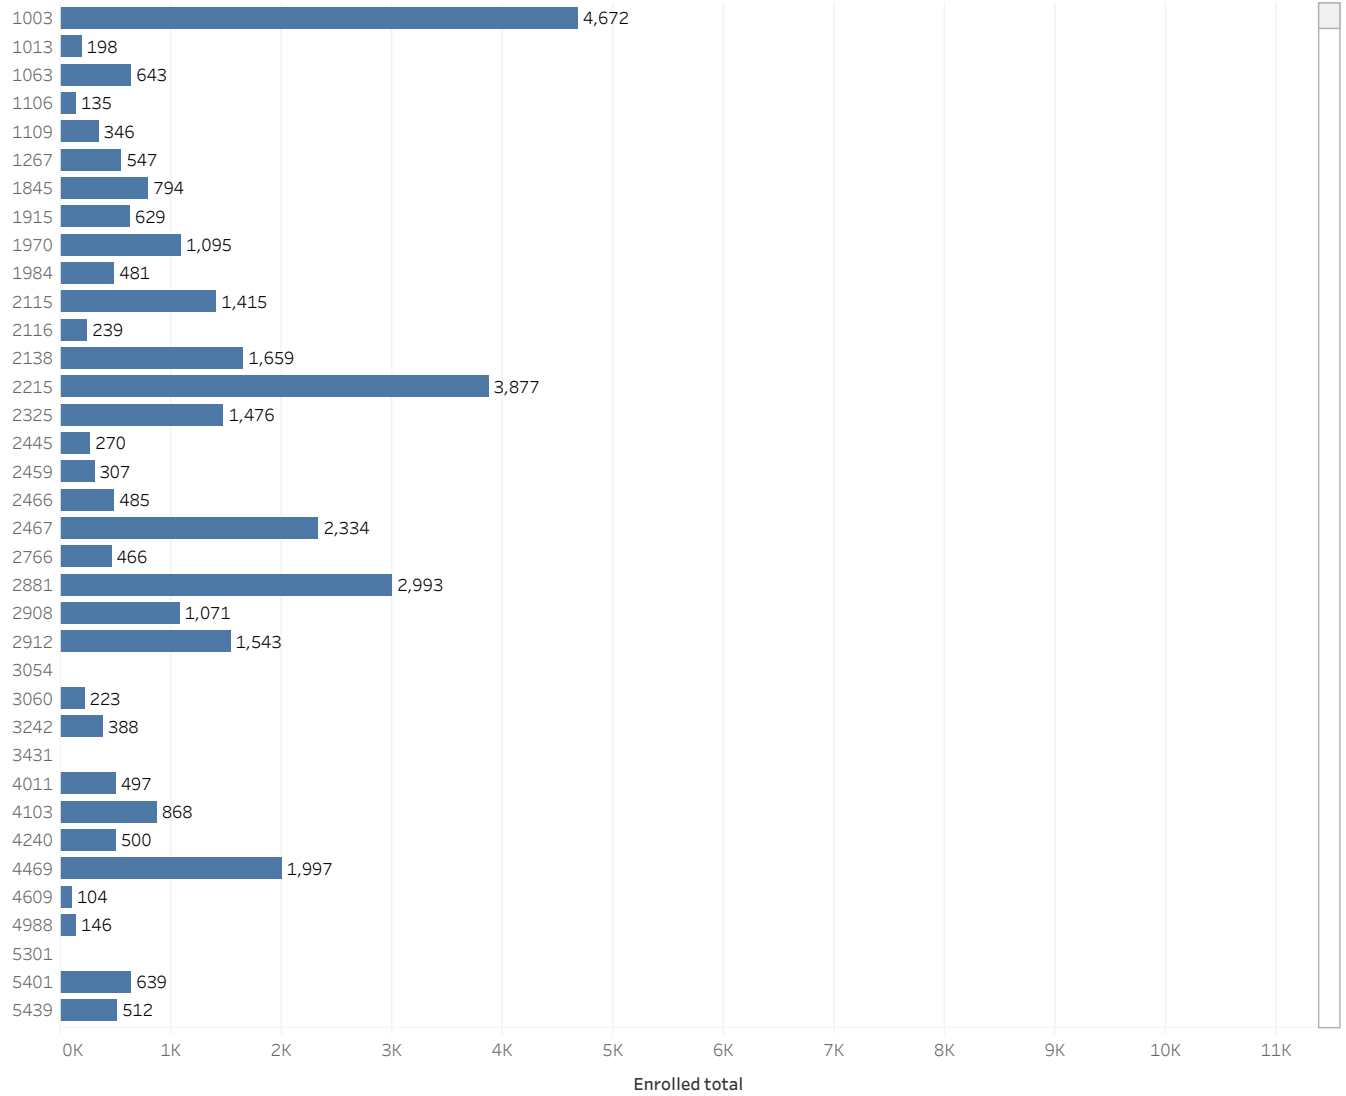

IPEDS Story

Geographical with Admission yield	Zip code with Enrolled Total	States With Total Admissions	ID number with Enrollement	Highest Degree with Certificates	Tuition and Fees for Asia and america indian and Alaska nat..

ZIP code