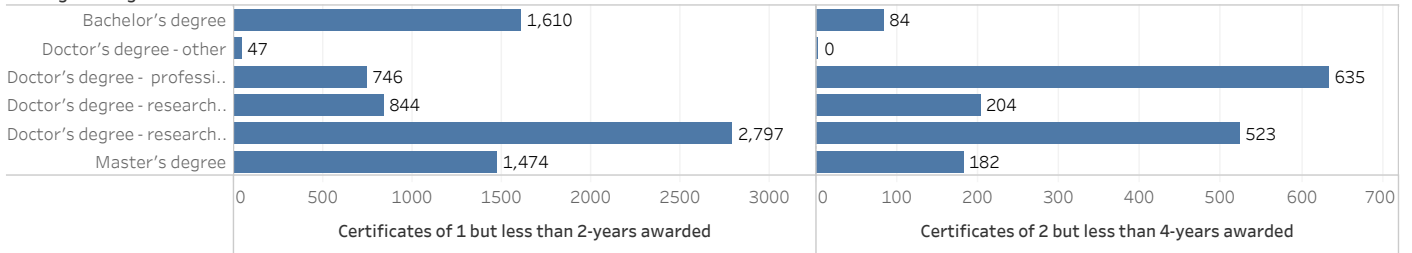

IPEDS Story

Geographical with Admission yield	Zip code with Enrolled Total	States With Total Admissions	ID number with Enrollement	Highest Degree with Certificates	Tuition and Fees for Asia and america indian and Alaska nat..

Highest degree offered