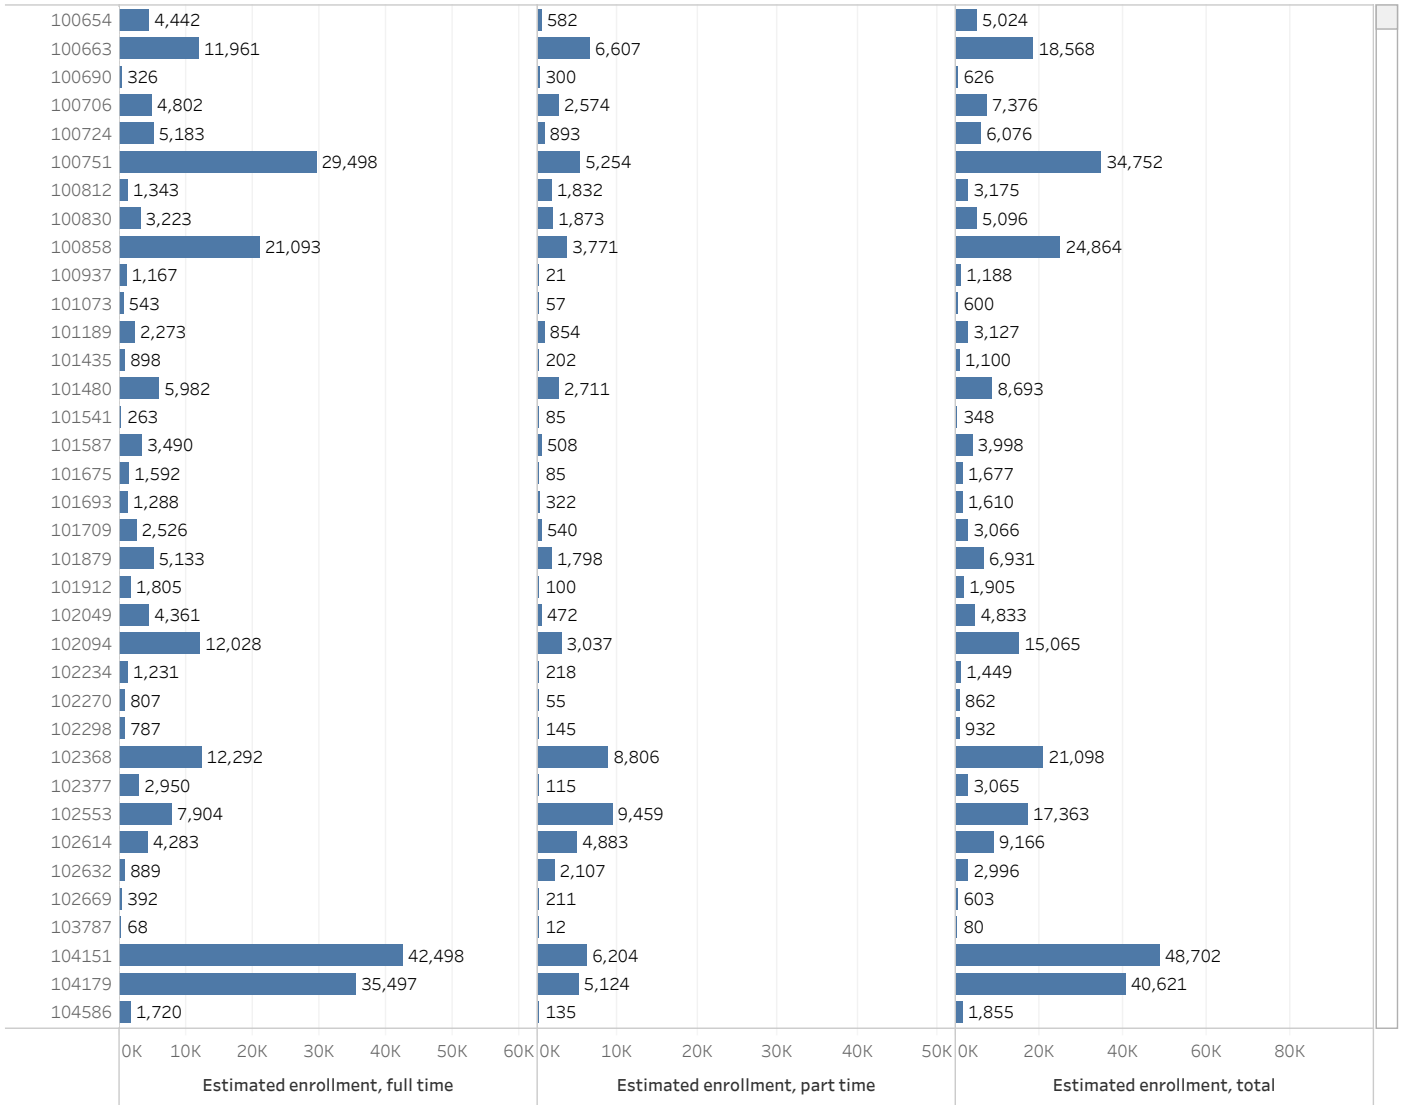

IPEDS Story

Geographical with Admission yield	Zip code with Enrolled Total	States With Total Admissions	ID number with Enrollement	Highest Degree with Certificates	Tuition and Fees for Asia and america indian and Alaska nat..

ID number