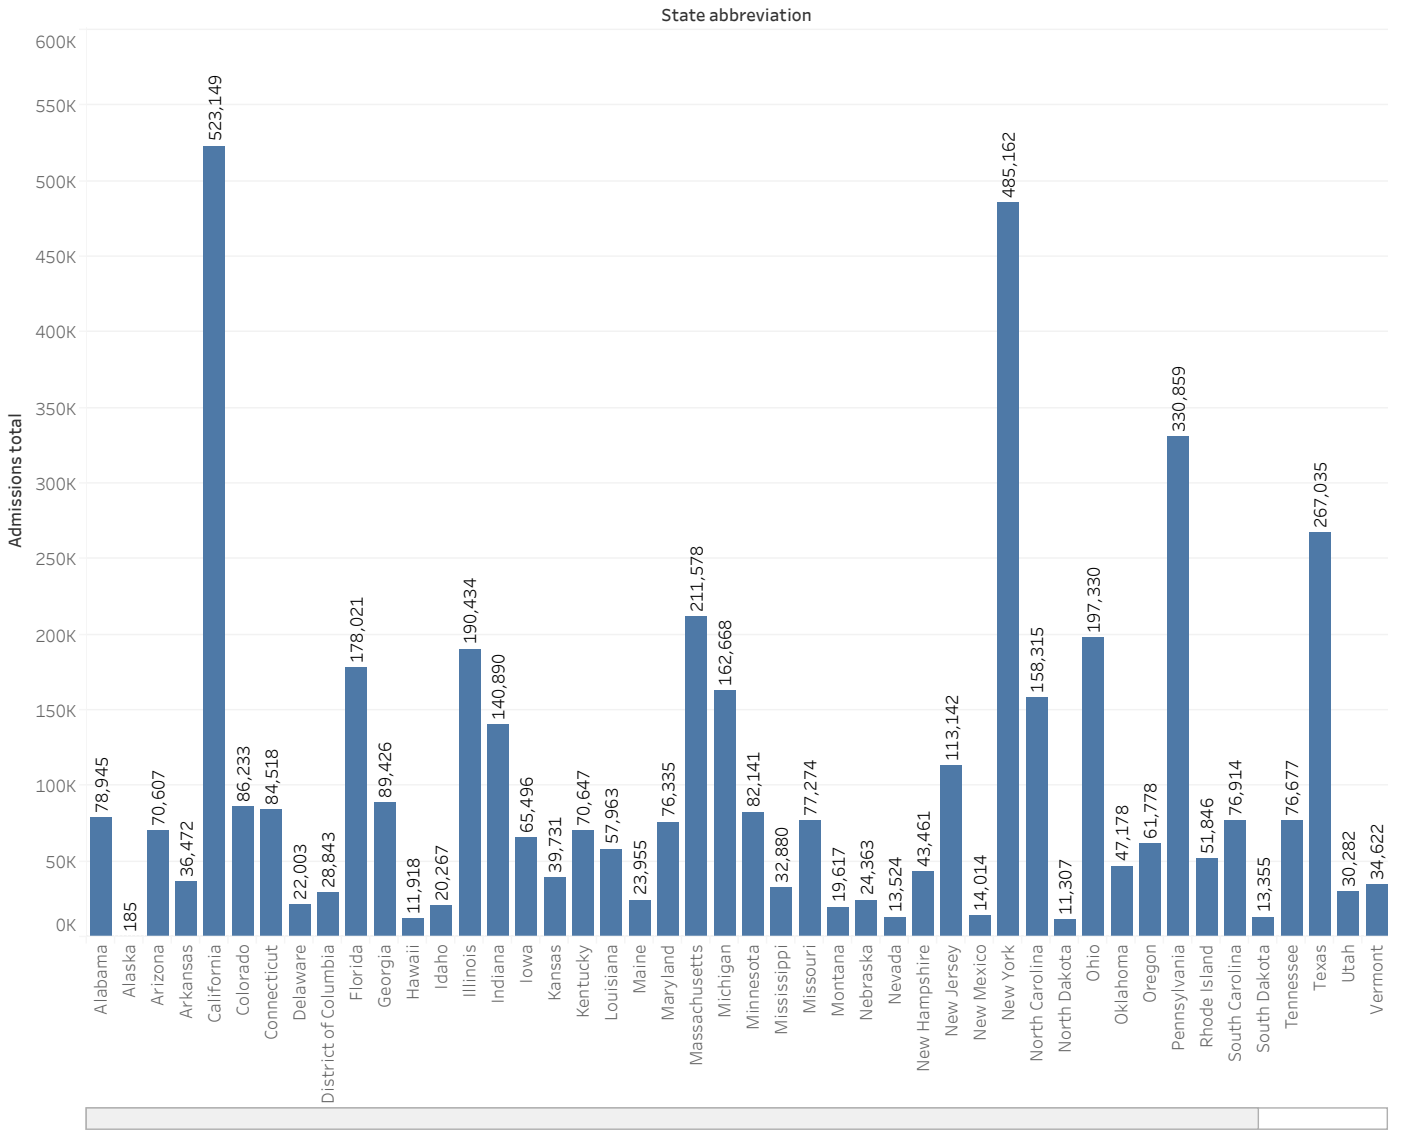

IPEDS Story

Geographical with Admission yield	Zip code with Enrolled Total	States With Total Admissions	ID number with Enrollement	Highest Degree with Certificates	Tuition and Fees for Asia and america indian and Alaska nat..
-----------------------------------	------------------------------	------------------------------	----------------------------	----------------------------------	---

ZIP code

IPEDS Story

Geographical with Admission yield	Zip code with Enrolled Total	States With Total Admissions	ID number with Enrollement	Highest Degree with Certificates	Tuition and Fees for Asia and america indian and Alaska nat..
-----------------------------------	------------------------------	------------------------------	----------------------------	----------------------------------	---